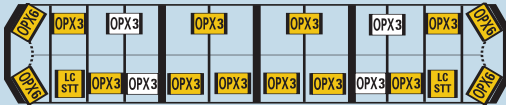

ARROWSTIKS®

Model ASL1060H*

- LED X Arrowhead
- 60" Length
- (10) LED X Modules
- (2) Large Arrow Heads
- NASL8DCH Control Head with Dimming Feature and 34' Cable

$1,149²⁷

Model ASLSP1024H*

- Split ArrowStik
- (2) 5-LED X Module per Section
- 24" Length Each x 20" Height
- (2) Large Arrow Heads
- NASL8DCH Control Head with Dimming Feature and 34' Cable

$1,338⁸²