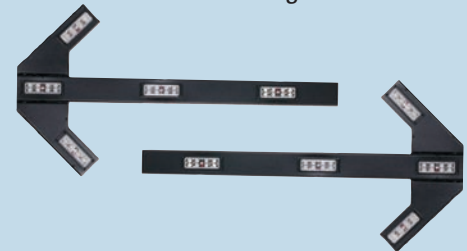

SIRENS AND SPEAKERS

Model 3997R*

- Instant On
- ArrowStik Control
- Wail, Yelp, HyperYelp, Hi-Lo, Hyper-Lo Tones
- Manual Wail with Hold Feature
- Air Horn
- Selectable Hit & Go or Horn Ring Scroll Modes
- Output Short Circuit Protection
- Horn Ring Transfer
- Rotary Switch

$422⁶²