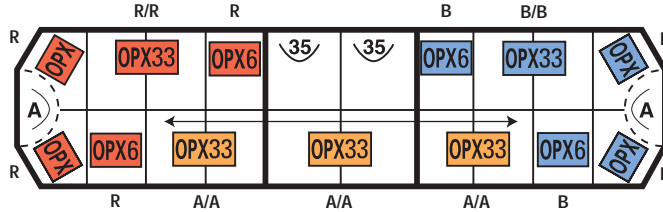

2100 LED LIGHTBAR

2147ISPJ

47" 2100 LED Lightbar with 8-Optixs and 2-Optix 33s, Take-Downs, Alley Lights and 3-Optix 33 ArrowStik. LIT3 Mounting Feet with 1-Takedown per foot.

LIT3 Mounting Feet

\$1,485.00

LC-STIK

LL839J—39" Amber LC-LED Modules

\$370.00

LC-Stik Features

- 1.75" H x 2.75" D
- Standard Amber LC-LED Modules, Steady Burn
- LED Control Head Included
- 12 Volt DC

Photos shown are a representation of the product and may not show the exact specifications for Illinois State Patrol